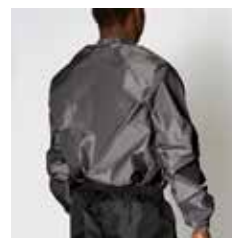

AB295 GRIGIO - NERO GREY - BLACK **SIZE** 2XS/XS S/M L/XL 2XL/3XL 4XL

QUICK VIEW CHART: CODICI / COLORI / TAGLIE - CODES / COLORS / SIZES

MATERIALI 100% POLIESTERE
MATERIALS 100% POLYESTER

AB295

GENERE - GENDER
unisex

Completo a due pezzi con elastico in vita, su polsi, fianchi e caviglie. La tuta sauna è l'indumento ideale per perdere il peso in eccesso durante l'allenamento o in preparazione di un match.

Two-piece suit with elastic waistband, on the wrists, hips and ankles. The sauna suit is the ideal garment to lose excess weight during training or in preparation for a match.