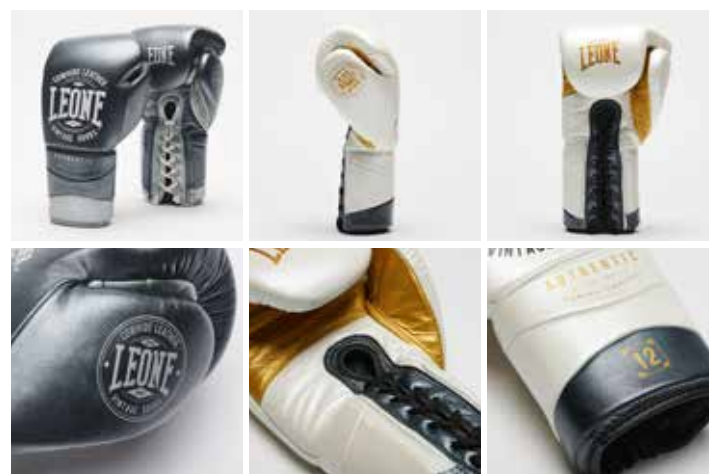

Restyling dell'apprezzato guanto completamente in pelle, pensato per i professionisti che amano il guanto in lacci anche per l'allenamento. Il maniccotto rigido aiuta a bloccare il polso garantendo una maggior protezione.

Restyling of the popular full leather glove designed for professionals who love laces also for training. The rigid cuff helps to lock the wrist ensuring greater protection.

GUANTONI DA BOXE
BOXING GLOVES

GN 116L AUTHENTIC 2

PROFESSIONAL USE
5-7 volte a settimana
5-7 times a week

MATERIALI
RIVESTIMENTO: 100% PELLE DI BOVINO
OUTER FABRIC: 100% COWHIDE LEATHER

FODERA: 100% POLIESTERE
INNER FABRIC: 100% POLYESTER

IMBOTTITURA: 60% LATTICE / 25% EVA / 15% EVA ESPANSA
PADDING: 60% LATEX / 25% EVA / 15% FOAM EVA

- Maniccotto rinforzato per una protezione maggiore del polso.
- Pelle di bovino e imbottitura multistrata.
- Ottimi per le competizioni e per l'allenamento.

- Reinforced cuff for greater wrist protection.
- Cowhide leather and multilayer padding.
- Excellent for both competitions and training.