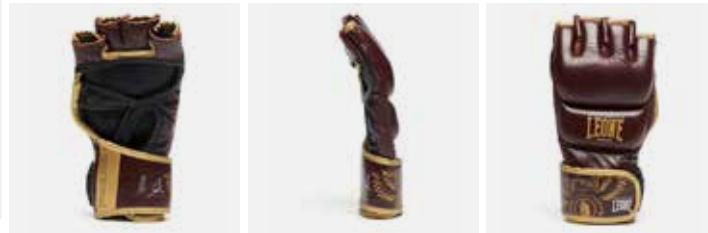

GP102 ROSSO POMPEIANO
POMPEIAN RED **SIZE** 2XS XS S M L XL 2XL 3XL 4XL

QUICK VIEW CHART: CODICI / COLORI / TAGLIE - CODES / COLORS / SIZES

GUANTI DA MMA
MMA GLOVES

GP102 LEGIONARIVS II

INTENSIVE USE
3-4 volte a settimana
3-4 times a week

Guantino completamente ri-progettato secondo l'esperienza del campione italiano di MMA Alessio Sakara. Gli elementi decorativi, ispirati alla figura del Legionario nell'antica Roma, rendono questo prodotto unico.

MMA glove completely re-designed according to the experience of the Italian MMA champion Alessio Sakara. The decorative elements inspired by the figure of the Legionarivs in ancient Rome make this product unique.

MATERIALI
MATERIALS RIVESTIMENTO: 100% POLIURETANO FLEX
OUTER FABRIC: 100% FLEX POLYURETHANE

FODERA: 70% POLIESTERE / 30% POLIURETANO
INNER FABRIC: 70% POLYESTER / 30% POLYURETHANE

IMBOTTITURA: 100% EVA
PADDING: 100% EVA

- Doppia imbottitura sul dorso che assicura un alto livello di protezione.
- L'apertura e l'alleggerimento nella zona del palmo agevolano la mobilità soprattutto in fase di grappling, implementando allo stesso tempo la circolazione dell'aria.
- Doppia chiusura elasticizzata con inserto in gomma.
- Double padding on the back which ensures a high level of protection.
- Opening in the palm area facilitate mobility especially during the grappling phase, while implementing air circulation.
- Double elastic closure with rubber insert.

GP105 NERO
BLACK **SIZE** 2XS XS S M L XL 2XL 3XL 4XL

QUICK VIEW CHART: CODICI / COLORI / TAGLIE - CODES / COLORS / SIZES

GUANTI DA MMA
MMA GLOVES

GP105 BLACK EDITION

INTENSIVE USE
3-4 volte a settimana
3-4 times a week