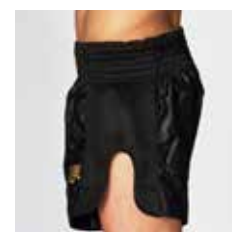

ABE20 NERO BLACK SIZE 2XS XS S M L XL 2XL 3XL 4XL

QUICK VIEW CHART: CODICI / COLORI / TAGLIE - CODES / COLORS / SIZES