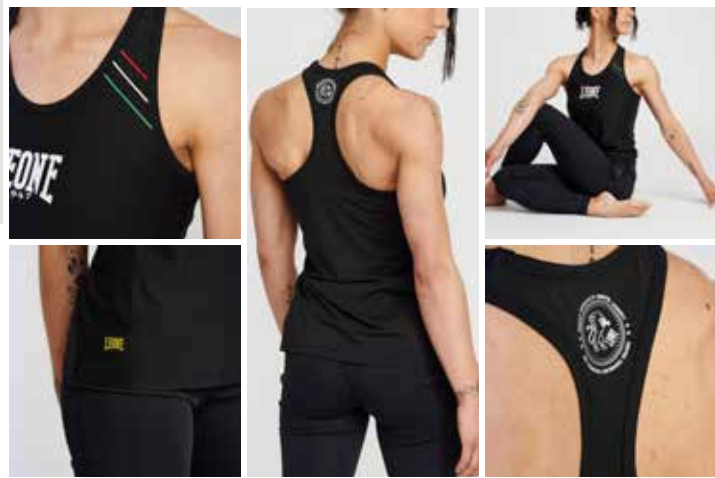

ABX816 NERO BLACK
SIZE 2XS XS S M L XL 2XL 3XL 4XL
QUICK VIEW CHART: CODICI / COLORI / TAGLIE - CODES / COLORS / SIZES

TOP DONNA
SPORTS BRA
ABX816
FLAG
GENERE - GENDER
donna
woman

MATERIALI 88% POLIESTERE / 12% ELASTAN
MATERIALS 88% POLYESTER / 12% ELASTANE

- Capo ottimo per l'allenamento.
- Grafica Flag si abbina all'intera linea.
- Vestibilità aderente.

- Excellent garment for indoor.
- Flag graphics match the entire line.
- Tight fit.

ABX817 NERO BLACK
SIZE 2XS XS S M L XL 2XL 3XL 4XL
QUICK VIEW CHART: CODICI / COLORI / TAGLIE - CODES / COLORS / SIZES

CANOTTA
TOP TANK
ABX817
FLAG
GENERE - GENDER
donna
woman

MATERIALI 100% POLIESTERE
MATERIALS 100% POLYESTER

- Capo ottimo per l'allenamento.
- Grafica Flag si abbina all'intera linea.
- Vestibilità morbida.

- Excellent garment for indoor.
- Flag graphics match the entire line.
- Loose fit.

ABX823 NERO BLACK
SIZE 2XS XS S M L XL 2XL 3XL 4XL
QUICK VIEW CHART: CODICI / COLORI / TAGLIE - CODES / COLORS / SIZES

PANTALONCINO
SHORTS
ABX823
FLAG
GENERE - GENDER
donna
woman

MATERIALI 88% POLIESTERE / 12% ELASTAN
MATERIALS 88% POLYESTER / 12% ELASTANE

- Capo ottimo per l'allenamento.
- Grafica Flag si abbina all'intera linea.
- Vestibilità aderente.

- Excellent garment for indoor.
- Flag graphics match the entire line.
- Tight fit.

ABX825 NERO BLACK
SIZE 2XS XS S M L XL 2XL 3XL 4XL
QUICK VIEW CHART: CODICI / COLORI / TAGLIE - CODES / COLORS / SIZES

LEGGINGS
SPORTTIGHTS
ABX825
FLAG
GENERE - GENDER
donna
woman

MATERIALI 88% POLIESTERE / 12% ELASTAN
MATERIALS 88% POLYESTER / 12% ELASTANE

- Capo ottimo per l'allenamento.
- Grafica Flag si abbina all'intera linea.
- Vestibilità aderente.

- Excellent garment for indoor.
- Flag graphics match the entire line.
- Tight fit.