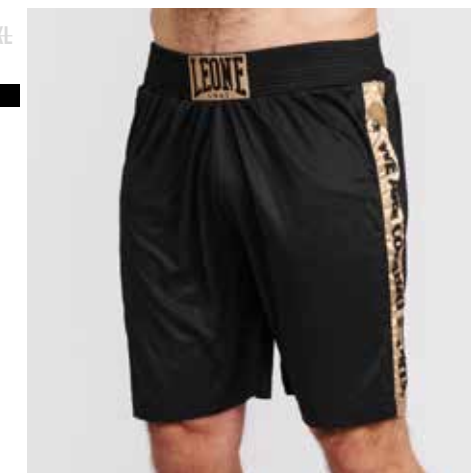

AB242 NERO BLACK SIZE 2XS/XS S/M L/XL 2XL/3XL 4XL

QUICK VIEW CHART: CODICI / COLORI / TAGLIE - CODES / COLORS / SIZES

DNA è il nome della linea di prodotti che meglio incarna l'anima del nostro brand. In questo pantaloncino in satin si può apprezzare il dettaglio dei loghi sublimati nei pannelli laterali e la cintura dorata. Perfetto per salire sul ring.
DNA is the name of the product line that best embodies the soul of our brand. In these satin shorts you can appreciate the detail of the sublimated logos on the side panels and the golden belt. Perfect for getting into the ring.

PANTALONCINO BOXE BOXING SHORTS
AB242
DNA
GENERE - GENDER unisex

MATERIALI 100% SATIN POLIESTERE
MATERIALS 100% SATIN POLYESTER