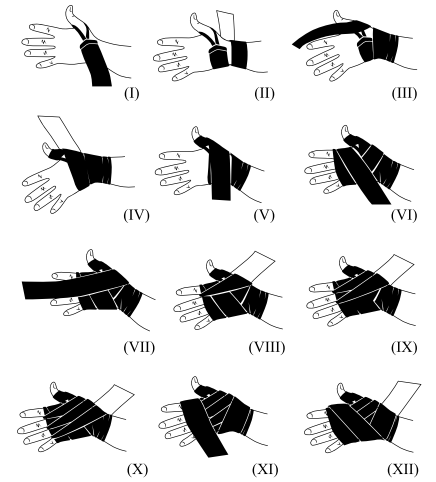

CHIUSURA - CLOSURE

- Designed to alternate shots and dodges.
- Completely in FLEX PU, they guarantee lightness and speed.
- Practical snare to secure them to the master's hand.

AB705	NERO BLACK	SIZE	JUNIOR 2.5 M / 100"	3.5 M 140"	4.5 M 180"
AB705	BIANCO WHITE	SIZE	JUNIOR 2.5 M / 100"	3.5 M 140"	4.5 M 180"
AB705	ROSSO RED	SIZE	JUNIOR 2.5 M / 100"	3.5 M 140"	4.5 M 180"
AB705	BLU BLUE	SIZE	JUNIOR 2.5 M / 100"	3.5 M 140"	4.5 M 180"
AB705	ARANCIONE ORANGE	SIZE	JUNIOR 2.5 M / 100"	3.5 M 140"	4.5 M 180"
AB705	VIOLA PURPLE	SIZE	JUNIOR 2.5 M / 100"	3.5 M 140"	4.5 M 180"
AB705	ROSA PINK	SIZE	JUNIOR 2.5 M / 100"	3.5 M 140"	4.5 M 180"
AB705	GIALLO FLUO FLUO YELLOW	SIZE	JUNIOR 2.5 M / 100"	3.5 M 140"	4.5 M 180"
AB705	VERDE FLUO FLUO GREEN	SIZE	JUNIOR 2.5 M / 100"	3.5 M 140"	4.5 M 180"
AB705	TRICOLORE ITALIAN FLAG	SIZE	JUNIOR 2.5 M / 100"	3.5 M 140"	4.5 M 180"
AB705	THAI THAILAND FLAG	SIZE	JUNIOR 2.5 M / 100"	3.5 M 140"	4.5 M 180"
AB705	VERDE CAMO CAMO GREEN	SIZE	JUNIOR 2.5 M / 100"	3.5 M 140"	4.5 M 180"
AB705	GRIGIO CAMO CAMO GREY	SIZE	JUNIOR 2.5 M / 100"	3.5 M 140"	4.5 M 180"
AB705	MAORI MAORI STYLE	SIZE	JUNIOR 2.5 M / 100"	3.5 M 140"	4.5 M 180"
AB705	LEGIONARIVS BLACK	SIZE	JUNIOR 2.5 M / 100"	3.5 M 140"	4.5 M 180"
AB705	FLAG	SIZE	JUNIOR 2.5 M / 100"	3.5 M 140"	4.5 M 180"