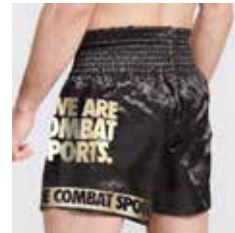

AB966 NERO BLACK SIZE 2XS XS S M L XL 2XL 3XL 4XL

QUICK VIEW CHART: CODICI / COLORI / TAGLIE - CODES / COLORS / SIZES

PANTALONCINO KICK-THAI KICK-THAI SHORTS

AB966
DNA

GENERE - GENDER unisex

MATERIALI 100% SATIN POLIESTERE
MATERIALS 100% SATIN POLYESTER

DNA è il nome della linea di prodotti che meglio incarna l'anima del brand Leone 1947. In questo pantaloncino in satin si può apprezzare il dettaglio dei loghi dorati. Perfetto per salire sul ring.

DNA is the name of the product line that best embodies the soul of Leone 1947 brand. In these satin shorts you can appreciate the detail of the golden logos. Perfect for getting into the ring.