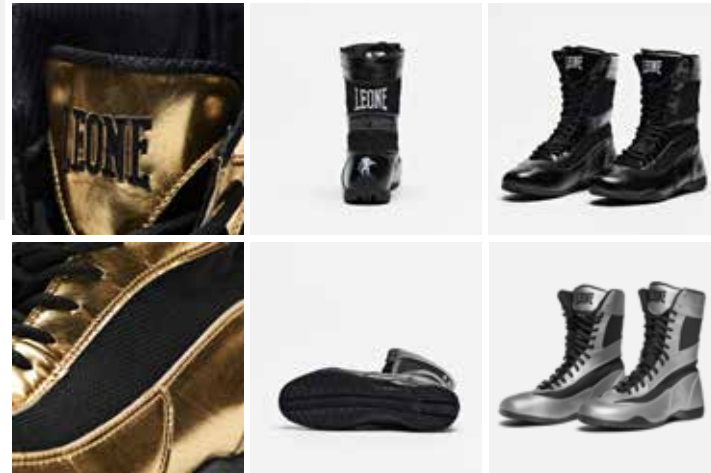

CL186	BIANCO WHITE	SIZE	33	34	35	36	37	38	39	40	41
			42	43	44	45	46	47	48	49	50
CL186	NERO BLACK	SIZE	33	34	35	36	37	38	39	40	41
			42	43	44	45	46	47	48	49	50

QUICK VIEW CHART: CODICI / COLORI / TAGLIE - CODES / COLORS / SIZES

STIVALETTI DA BOXE
BOXING SHOES

CL186
MADE IN ITALY

Interamente in pelle e lavorazione artigianale per il classico stivaletto da boxe. Da oltre mezzo secolo un simbolo della tradizione Leone1947 Made in Italy.

Totally in leather and hand-crafted. These shoes have been produced since more than half a century by Italian craftsmen. This item embodies tradition, experience and skill.

CHIUSURA - CLOSURE
lacci
laces

MATERIALI MATERIALS	ESTERNO: 100% PELLE DI BUFALO OUTER FABRIC: 100% BUFFALO LEATHER	SUOLA INTERNA: 100% SBR INSOLE: 100% RUBBER	SUOLA ESTERNA: 100% SBR OUTSOLE: 100% RUBBER	MADE IN ITALY

- Stivaletto da boxe interamente in pelle.
- Lavorazione completamente artigianale.
- Fatto in Italia con materie prime italiane.
- *Boxing boot entirely in leather.*
- *Completely handcraft manufacturing.*
- *Made in Italy with Italian raw materials.*

CL101	ORO GOLD	SIZE	33	34	35	36	37	38	39	40	41
			42	43	44	45	46	47	48	49	50
CL101	ARGENTO SILVER	SIZE	33	34	35	36	37	38	39	40	41
			42	43	44	45	46	47	48	49	50
CL101	NERO BLACK	SIZE	33	34	35	36	37	38	39	40	41
			42	43	44	45	46	47	48	49	50

QUICK VIEW CHART: CODICI / COLORI / TAGLIE - CODES / COLORS / SIZES

STIVALETTI DA BOXE
BOXING SHOES

CL101
LEGEND